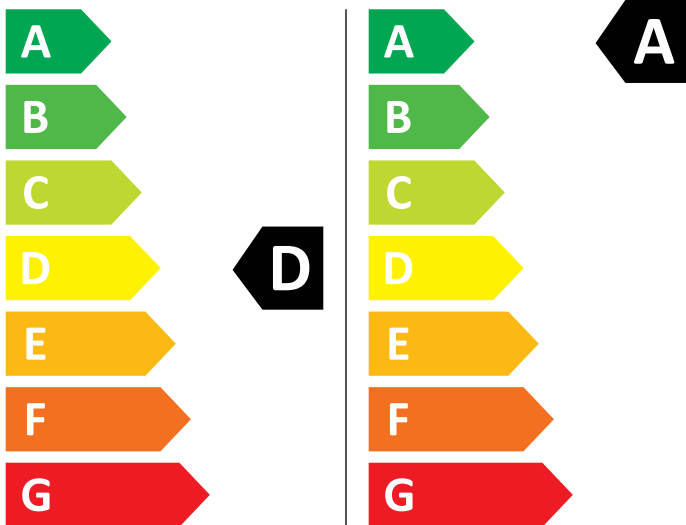

ENERG

AEG

LWR71944BC 914610300

🚰 **265** kWh/100

💧 **49** kWh/100

5,0 kg

9,0 kg

64 L